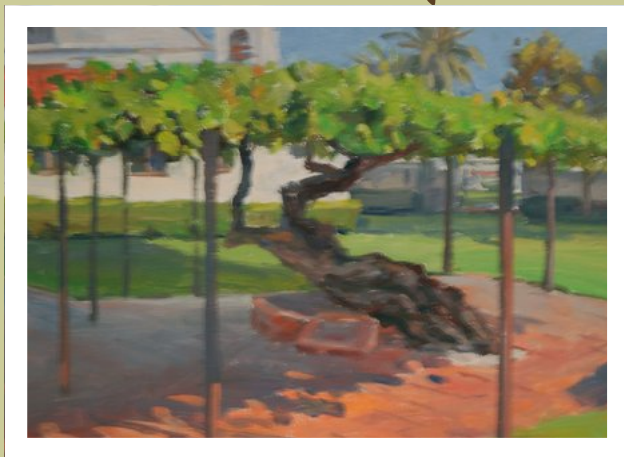

Picturesque

The Grapevine Arbor's beautiful Spanish style architecture and lush garden provide the perfect setting for weddings, receptions, or that very special event. Guests often combine the nearby Padillo Room, Grapevine Room and Grapevine Park to provide the elegance, privacy and size required for their gathering.