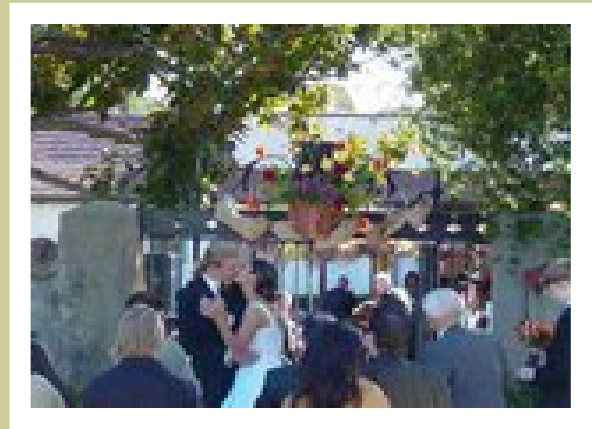

Festive

The Padillo and Grapevine Rooms can accommodate 98 and 87 guests, respectively. Outdoor events held al fresco in Grapevine Park can accommodate up to 280 guests. Guests must provide their own caterer, music, etc. Alcohol choices are limited to champagne and wine. The following amenities with limited availability are included in the cost of the rental:

- ☞ Tables & Chairs
- ☞ Coffee Pot
- ☞ Wireless PA System
- ☞ Podium
- ☞ Projection Screen
- ☞ Piano
- ☞ Portable Bar

Additional services available in the District and surrounding area include:

- ☞ Floral Boutique
- ☞ Restaurants
- ☞ Photography
- ☞ Catering
- ☞ Historic Tour
- ☞ Shopping
- ☞ Hotel
- ☞ Entertainment

Memorable

The Grapevine Park & Arbor
Located at – The Adult Recreation Center
324 South Mission Drive
San Gabriel 91776
626-308-2875
www.sangabrielcity.com

For more information please contact the
San Gabriel Parks and Recreation Department